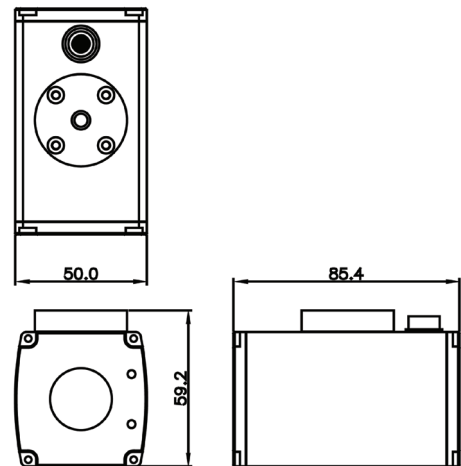

Specifications

Image Sensor	1/4" Sony HyperHAD ExView CCD
Effective Pixel	768 (H) x 494 (V)
TV System	NTSC
Lens	10x Zoom with 4x Digital Zoom
H Resolution	480 TV Lines
Sync System	Internal
Minimum Illumination	1.5 Lux
S/N Ratio	More than 50 dB
Elect. Shutter	1/1 to 1/10,000 22 steps
White Balance	Auto, ATW, One Push
Gain	Auto, Manual .3 to 28dB